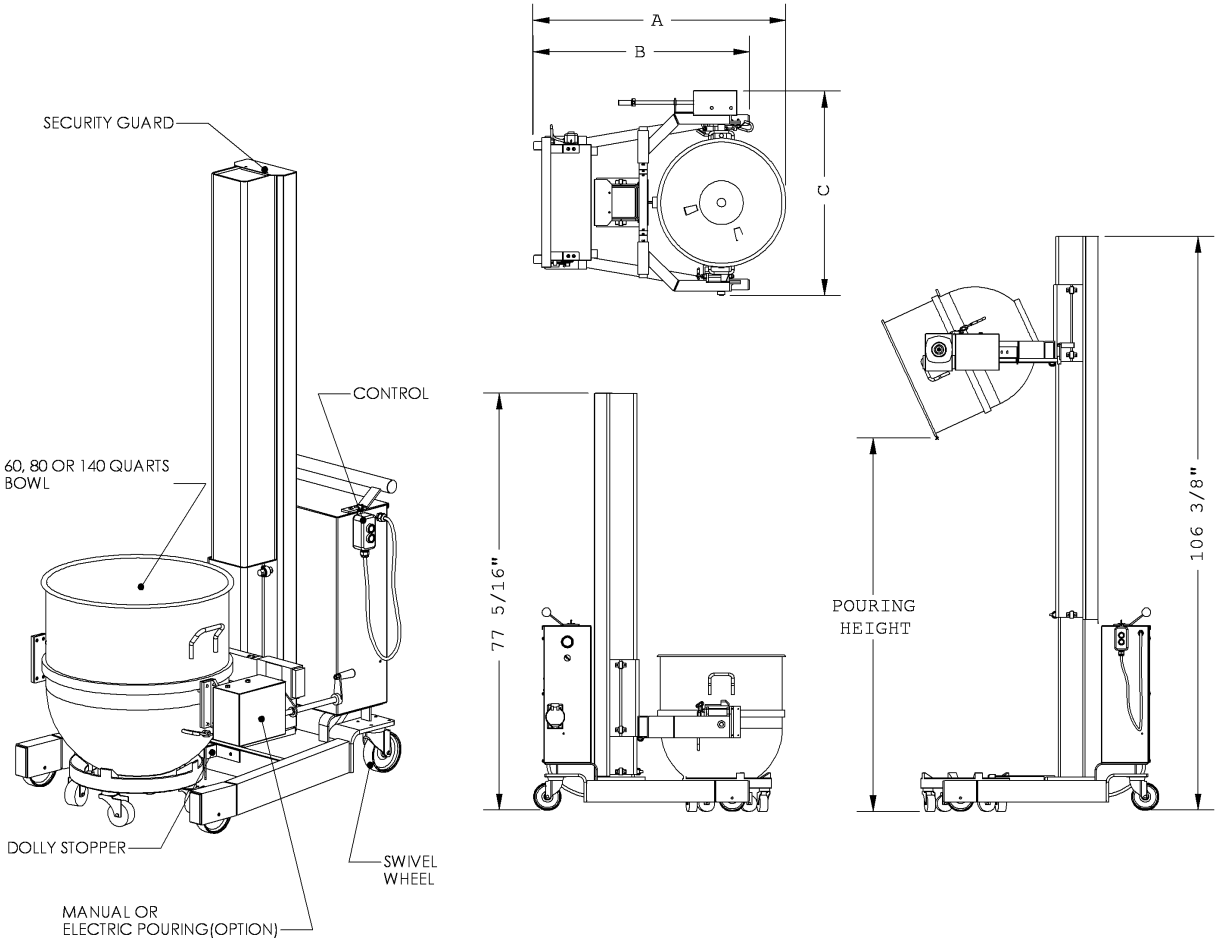

LP280 Bowl Lift Series

Standard Features

- Stainless steel and aluminum construction (Rust Free)
- Used for (standard or Legacy) Hobart bowls of 60, 80 & 140 quarts)
- Telescoping post from 78" to 107" height
- 2 safety devices
- On swivel wheels with locking mechanism
- 400 pounds load capacity
- Can pour up to 76 inches

* Bowl and Bowl dolly are not included.

Models

For Legacy bowl models and older

- LP-280
- LP-280B (with battery and charger)

Option

- Electrical tilting device

Installation

This equipment is shipped fully assembled in one piece and ready to be operated.
It can easily pass through a standard door of 36" x 80".

*Specifications and details on back.

| Model | Width | Depth | Height | Weight |
|------------|-------|-------|--------|------------------|
| All models | 40'' | 48'' | 85'' | 500 lbs (227 km) |

| Model | Cordless | Electrical Specifications | Battery |
|---------|----------|---------------------------|----------------------|
| LP-280 | No | 120V / 1PH / 60Hz / 16A | [Hatched Area] |
| | No | 220V / 1PH / 60Hz / 8A | |
| LP-280B | Yes | 120V / 1PH / 60Hz / 2A | 12 V Sealing Battery |
| | Yes | 220V / 1PH / 60Hz / 2A | 12 V Sealing Battery |

| Legacy Model | Quarts | Pouring Height | Load Capacity |
|--------------|--------|----------------|--------------------------|
| HL600 | 60 | 76'' | 400 lbs (180 km) max. |
| HL800 | 80 | 74'' | |
| HL1400 | 140 | 72'' | |